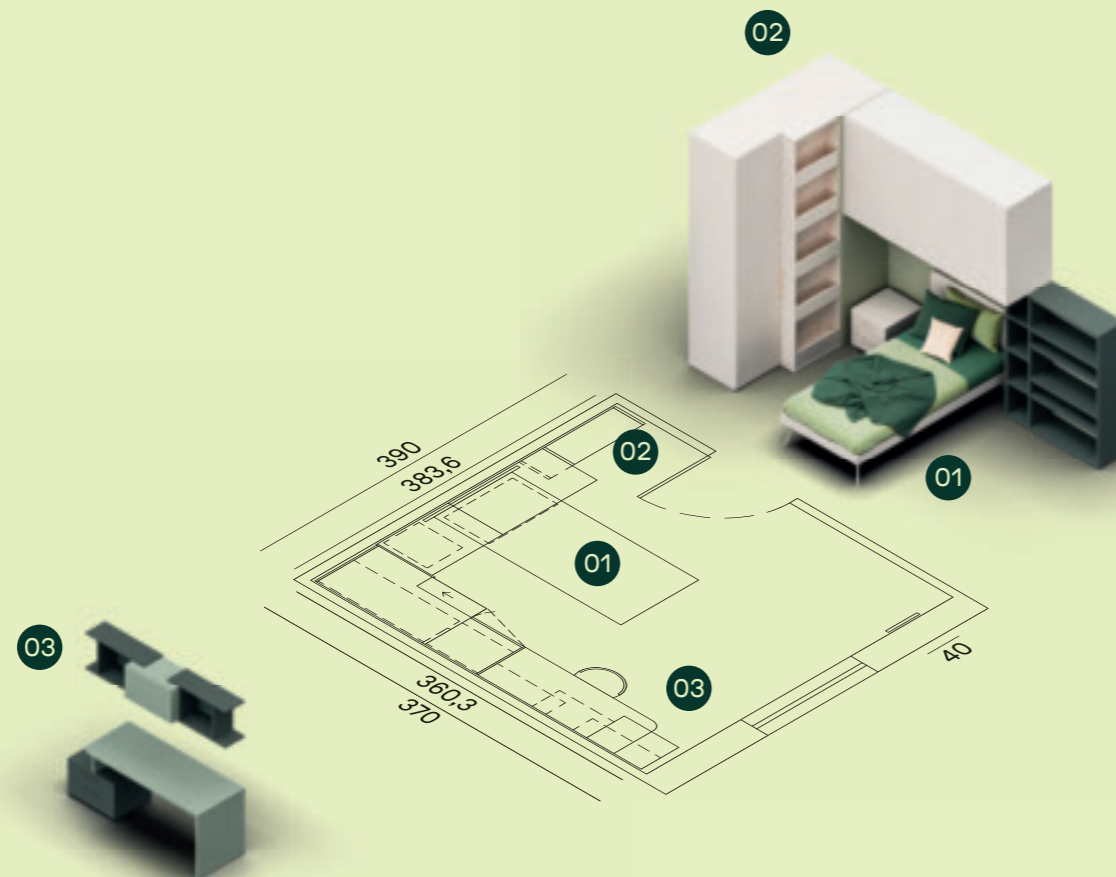

32

14MQ

Finiture / Finish

Interno / Carcase

Dekor Canapa Giada Ginepro

Seta

- 01 Letto Banket L.120 / Banket bed W.120
- 02 Armadio con libreria scorrevole Covert, ponte appeso e libreria a spalla / Covert wardrobe with sliding bookcase, hanging bridge and bookcase
- 03 Scrivania T51, casellari Slot e Box pensile con anta / Desk T51, Slot open elements and Box wall unit with door

Maniglia T23-24-Push Pull
/ T23-24-Push Pull handle

Pannello con specchio verticale e libreria a spalla in finitura Ginepro.
/ Panel with vertical mirror and bookcase in Ginepro finish.

Letto Banket con giroletto Dritto in finitura Dekor Canapa e piede Kios in finitura Giada. Ponte appeso in finitura Dekor Canapa con schienali a terra in finitura Giada. Libreria a spalla in finitura Ginepro e Giada. Scrivania T51 con fianco L e distanziale Basic in finitura Agave, cassetiera in finitura Ginepro. Sedia Aurea su ruote. / Banket bed with Dritto bed frame in Dekor Canapa finish and Kios foot in Giada finish. Hanging bridge in Dekor Canapa finish with back panels in Giada finish. Bookcase in Ginepro and Giada finish. T51 desk with L side and Basic spacer in Agave finish, drawers unit in Ginepro finish. Aurea chair on castors.