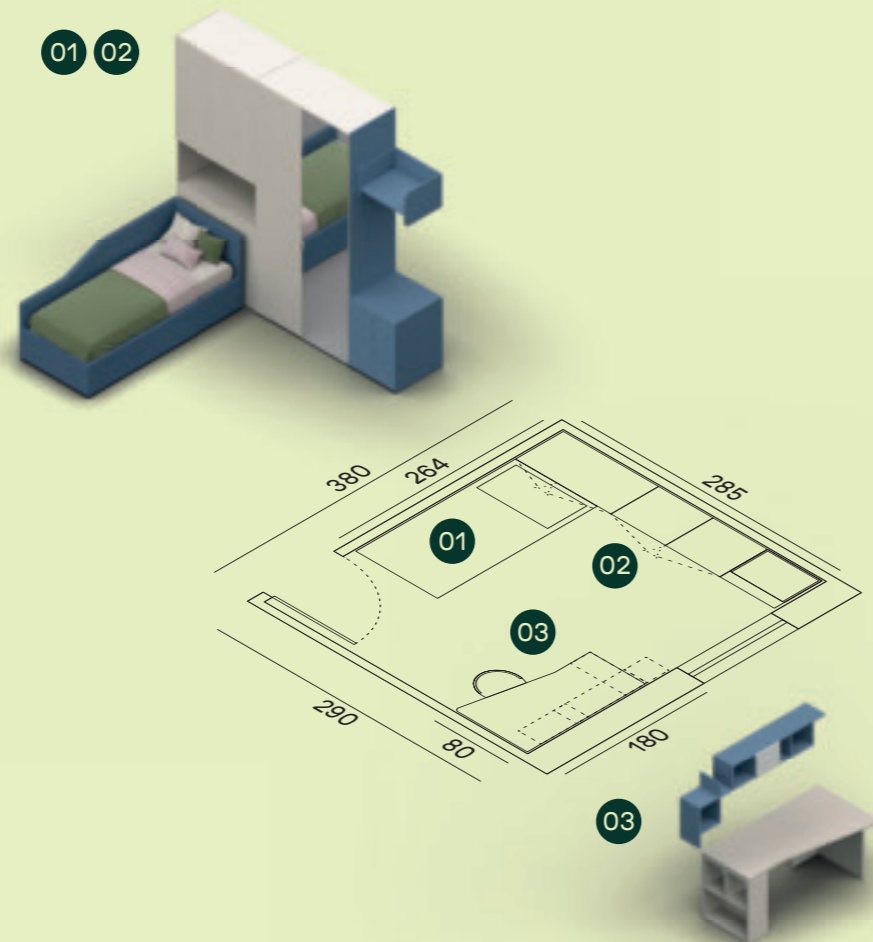

25

11MQ

Finiture / Finish

Interno / Carcase

Cotone

Cobalto

Oregon S036

Seta

- 01 Divano letto Smart imbottito L.80 / Smart upholstered bed sofa W.80
- 02 Armadio battente anta Liscia e Specchio, cabina Spot / Liscia and Mirror hinged doors wardrobe and Spot walk-in closet
- 03 Scrivitoio T54 e casellari Denver / T54 desk and Denver open elements

Maniglia T88 / T88 handle

Divano letto Smart imbottito in tessuto Oregon S036. Colonna Duplo in finitura Dekor Cotone./ Smart upholstered bed sofa in Oregon S036 fabric. Duplo storage unit in Dekor Cotone finish.