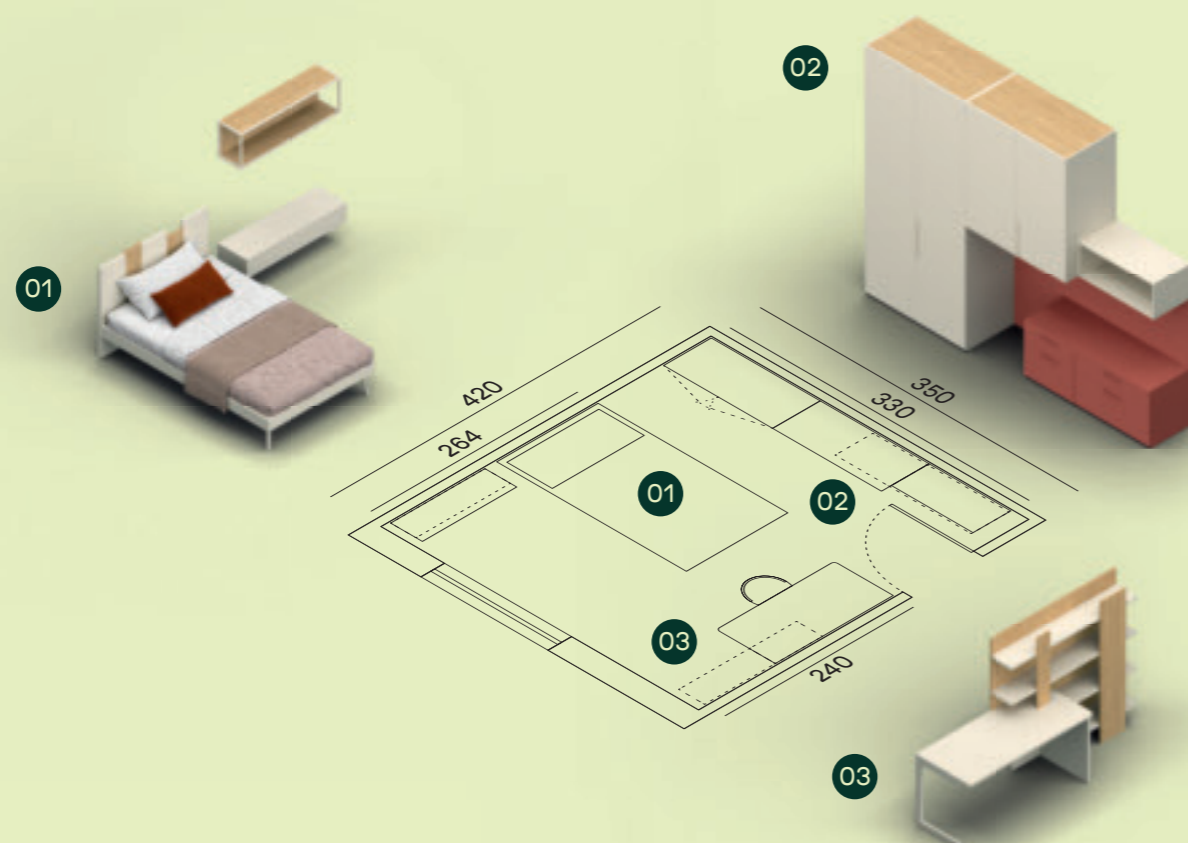

Letto Strike con giroletto Alfa e piede Conico in finitura Beige e Materico Rovere e casellario Kios in finitura Beige con ripiani e schiena in finitura Materico Rovere. / Strike Bed with Alfa bed frame and Conico foot in Beige and Materico Rovere finish and Kios open element in Beige finish with back panel and shelves in Materico Rovere.