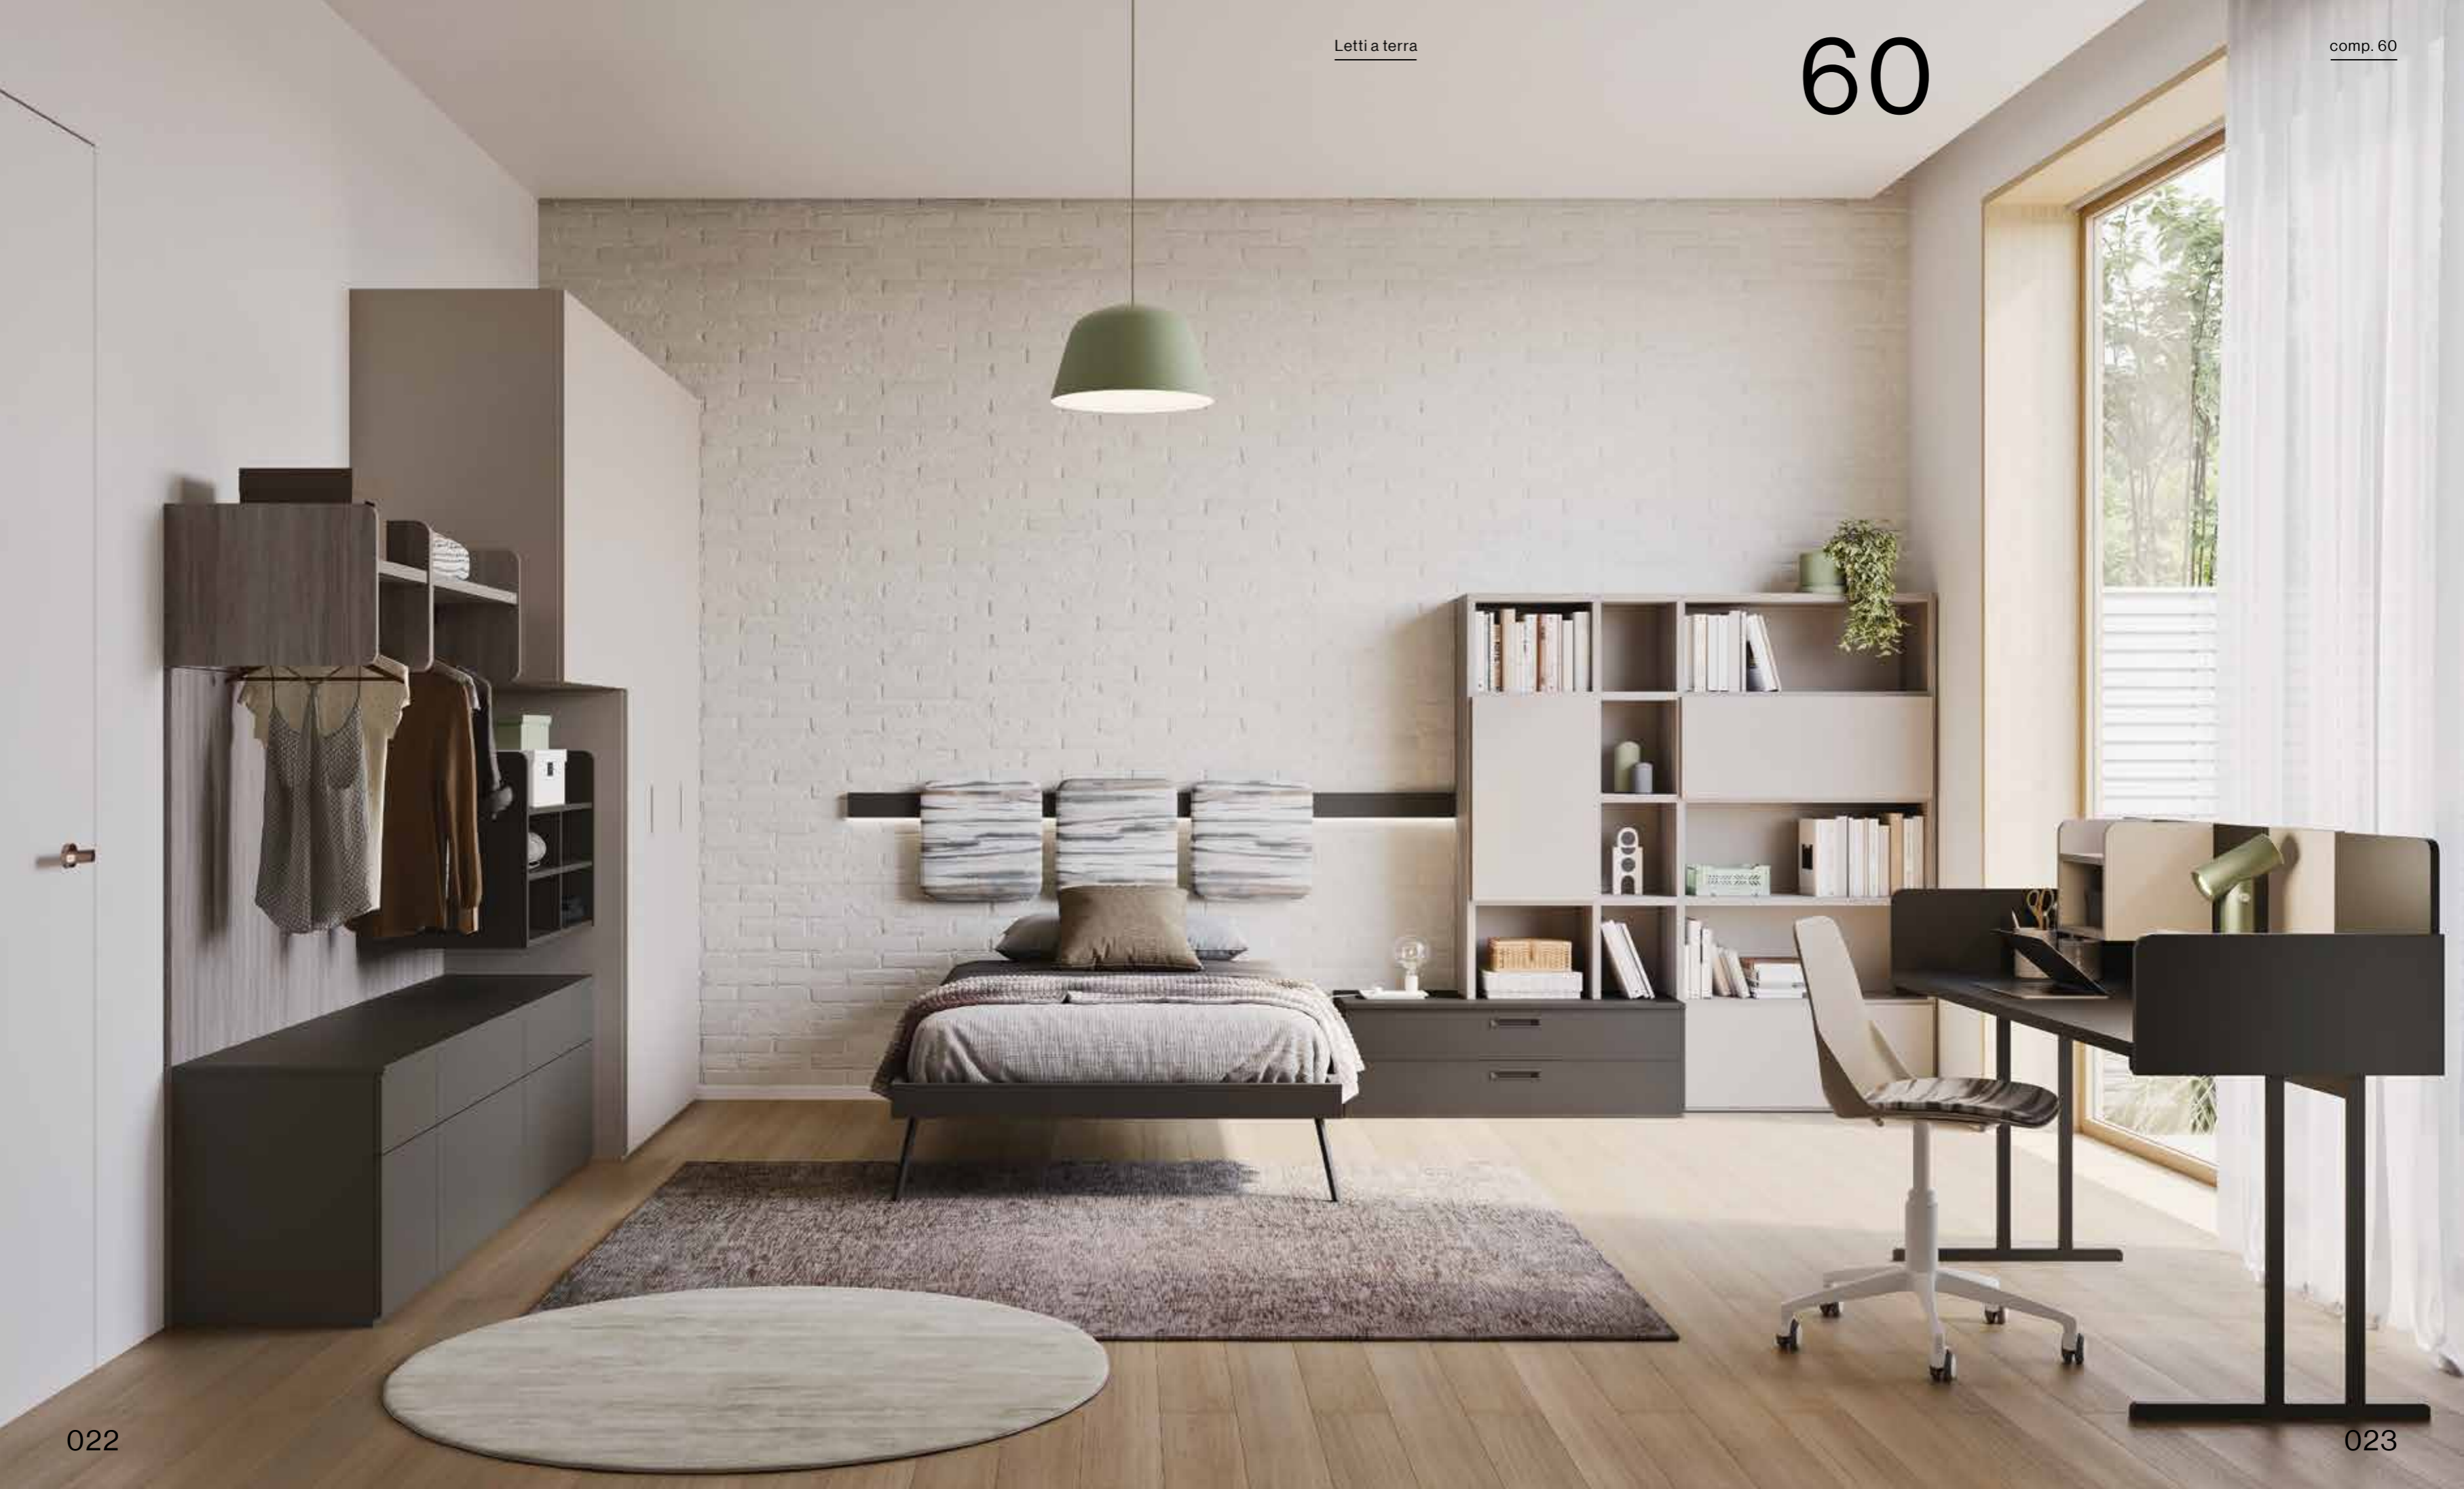

Rovere

Grigio

Lavagna

Tessuto  
Demetra  
D009

Giroletto dritto con piede Kios, barra Surf con pannelli imbottiti sagomati, base a terra e libreria a spalla.

*Straight bed frame with Kios feet, Surf supporting bar with upholstered panels, floor standing elements with bookcase units.*