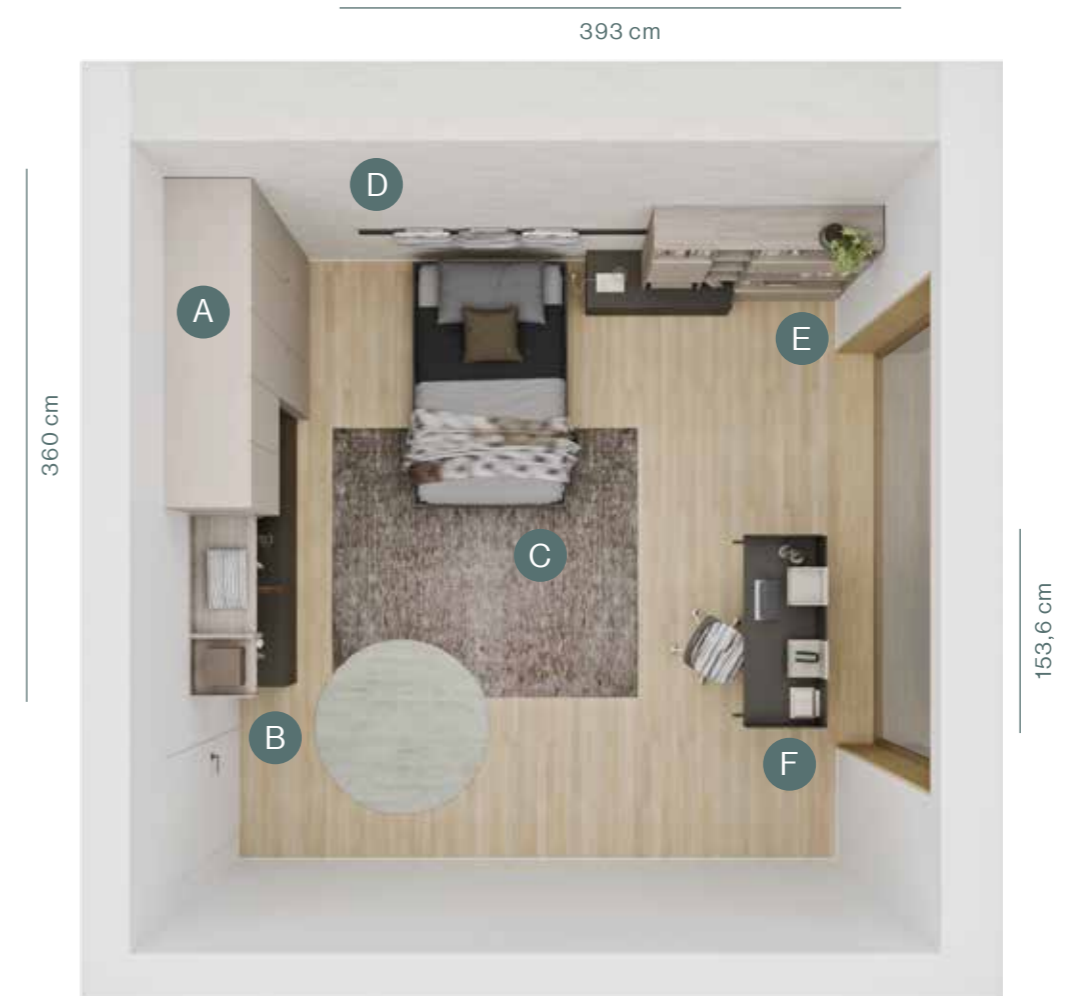

Scrittoio Isola con gambe Lake e accessori Isola,
sedia Ekiye su ruote.

*Isola desk with Lake legs and Isola accessories,
Ekiye chairs on wheels.*

ambiente 17 mq

lui / lei

60

- A - Armadio con anta Liscia / Liscia door wardrobe
- B - Elementi cabina Spot / Spot walk-in closet elements
- C - Giroletto dritto / Straight bed frame
- D - Barra Surf con pannelli imbottiti / Surf supporting bar with upholstered panels
- E - Base a terra con colonne a spalla / Floor standing elements with bookcase units
- F - Scrivania Isola con sedia Ekipe / Isola desk with Ekipe chair

Ossidato

Tortora

Lavagna

Tessuto
Riga TB18