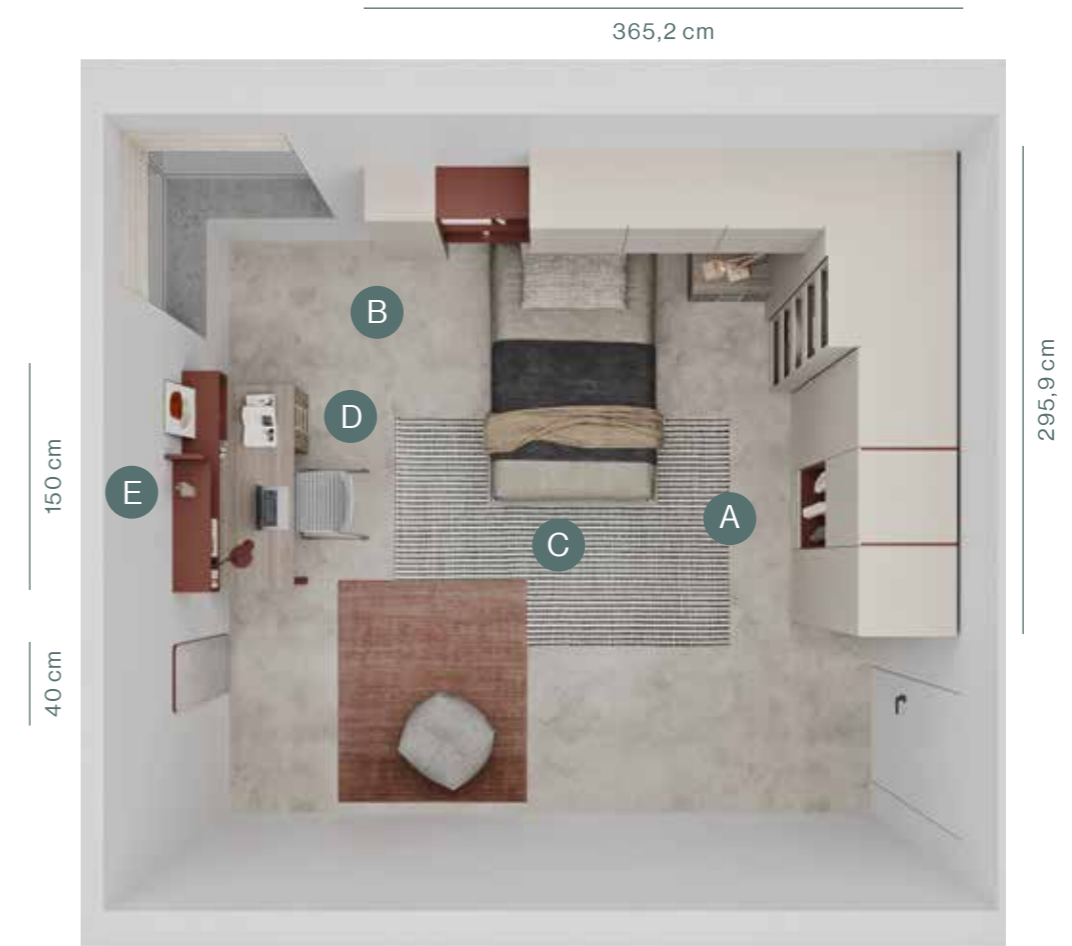

ambiente 17 mq

61

- A - Armadio con libreria scorrevole Covert / Wardrobe with Covert sliding bookcase
- B - Box pensili / Hanging Box elements
- C - Letto Strike / Strike bed
- D - Scrivania con sedia Ekiye / Desk with Ekiye chair
- E - Mensole Elle / Elle shelves

Ossidato

Seta

Mattone